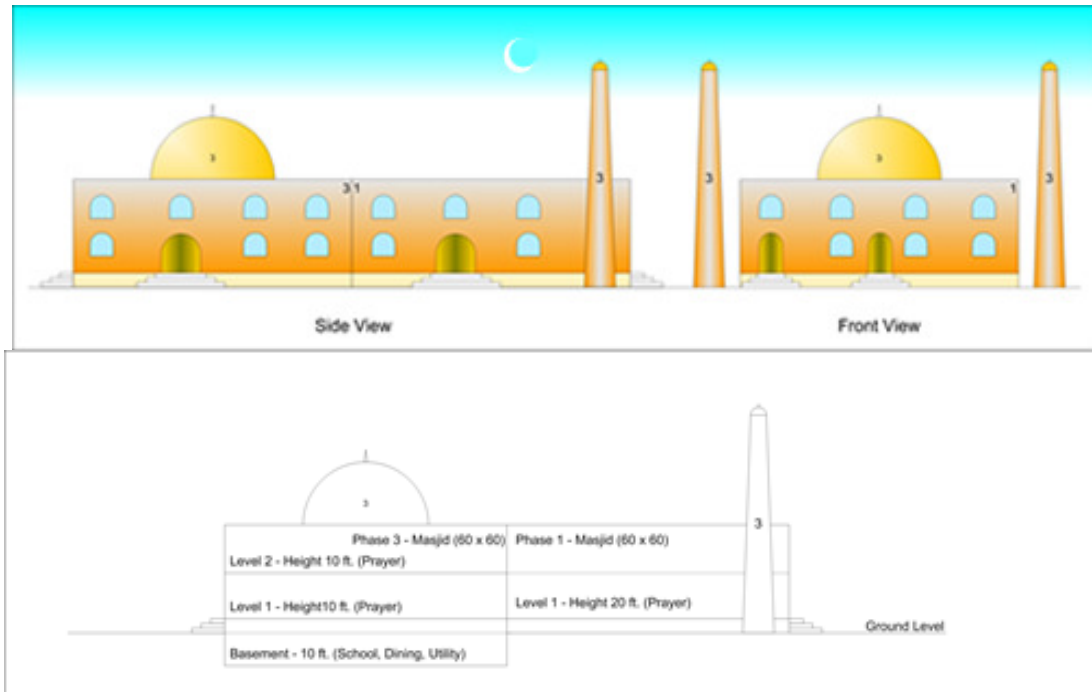

New Masjid Construction Design and Plan for Madison Dawa Circle / Masjid Al-Madinah

More Info on: www.madisondawacircle.com

Donations can also be made online

From:

AFFIX

STAMP

To,

Madison Muslim Dawa Circle
2617 East Washington Ave.
Madison, WI 53714
608-242-9937

<http://www.madisondawacircle.com>